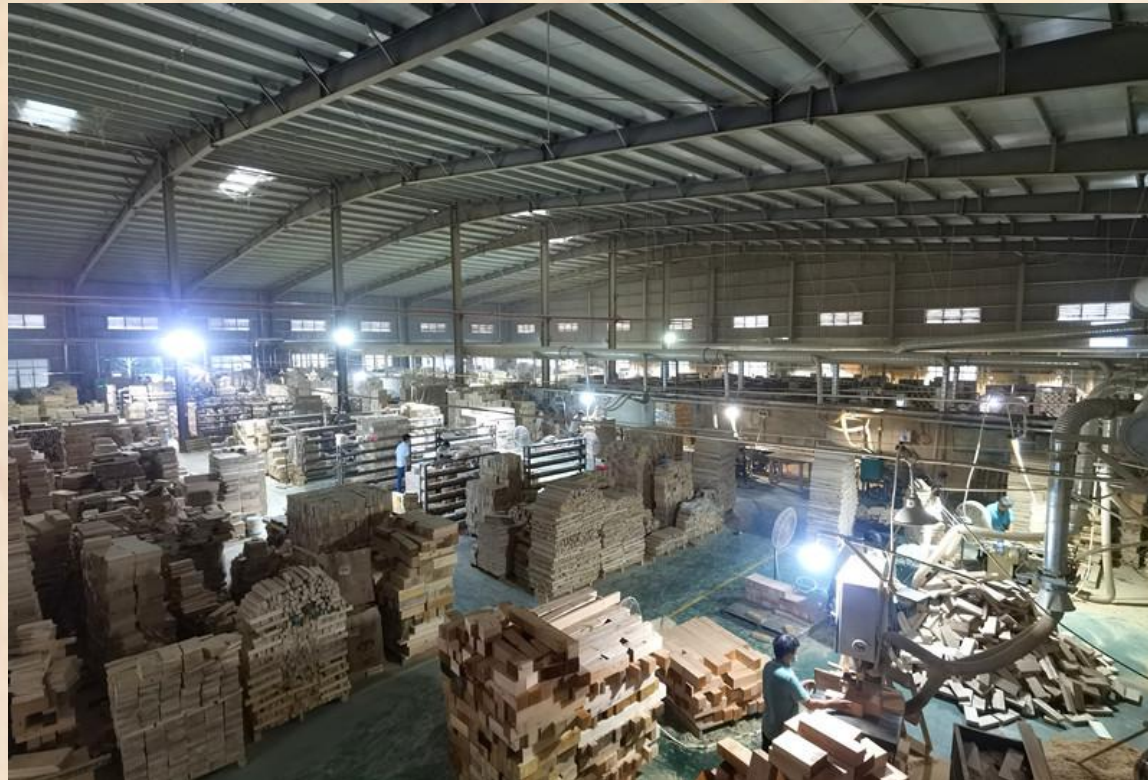

### Shanghai Woodyoulike Industries Ltd

\* Since 2007.

- 80+ Experienced Workers and Design Team
- 2 Factories of 5000m<sup>2</sup> Workshop
- 4 offices in San Francisco/ Hongkong/ Shenzhen / Fujian..

**Founder:  
Jacky Chan**

## PART 1: ABOUT WOODYOULIKE

Sample room

## PART 1: ABOUT WOODYOULIKE

**Warehouse**

**Workshop**